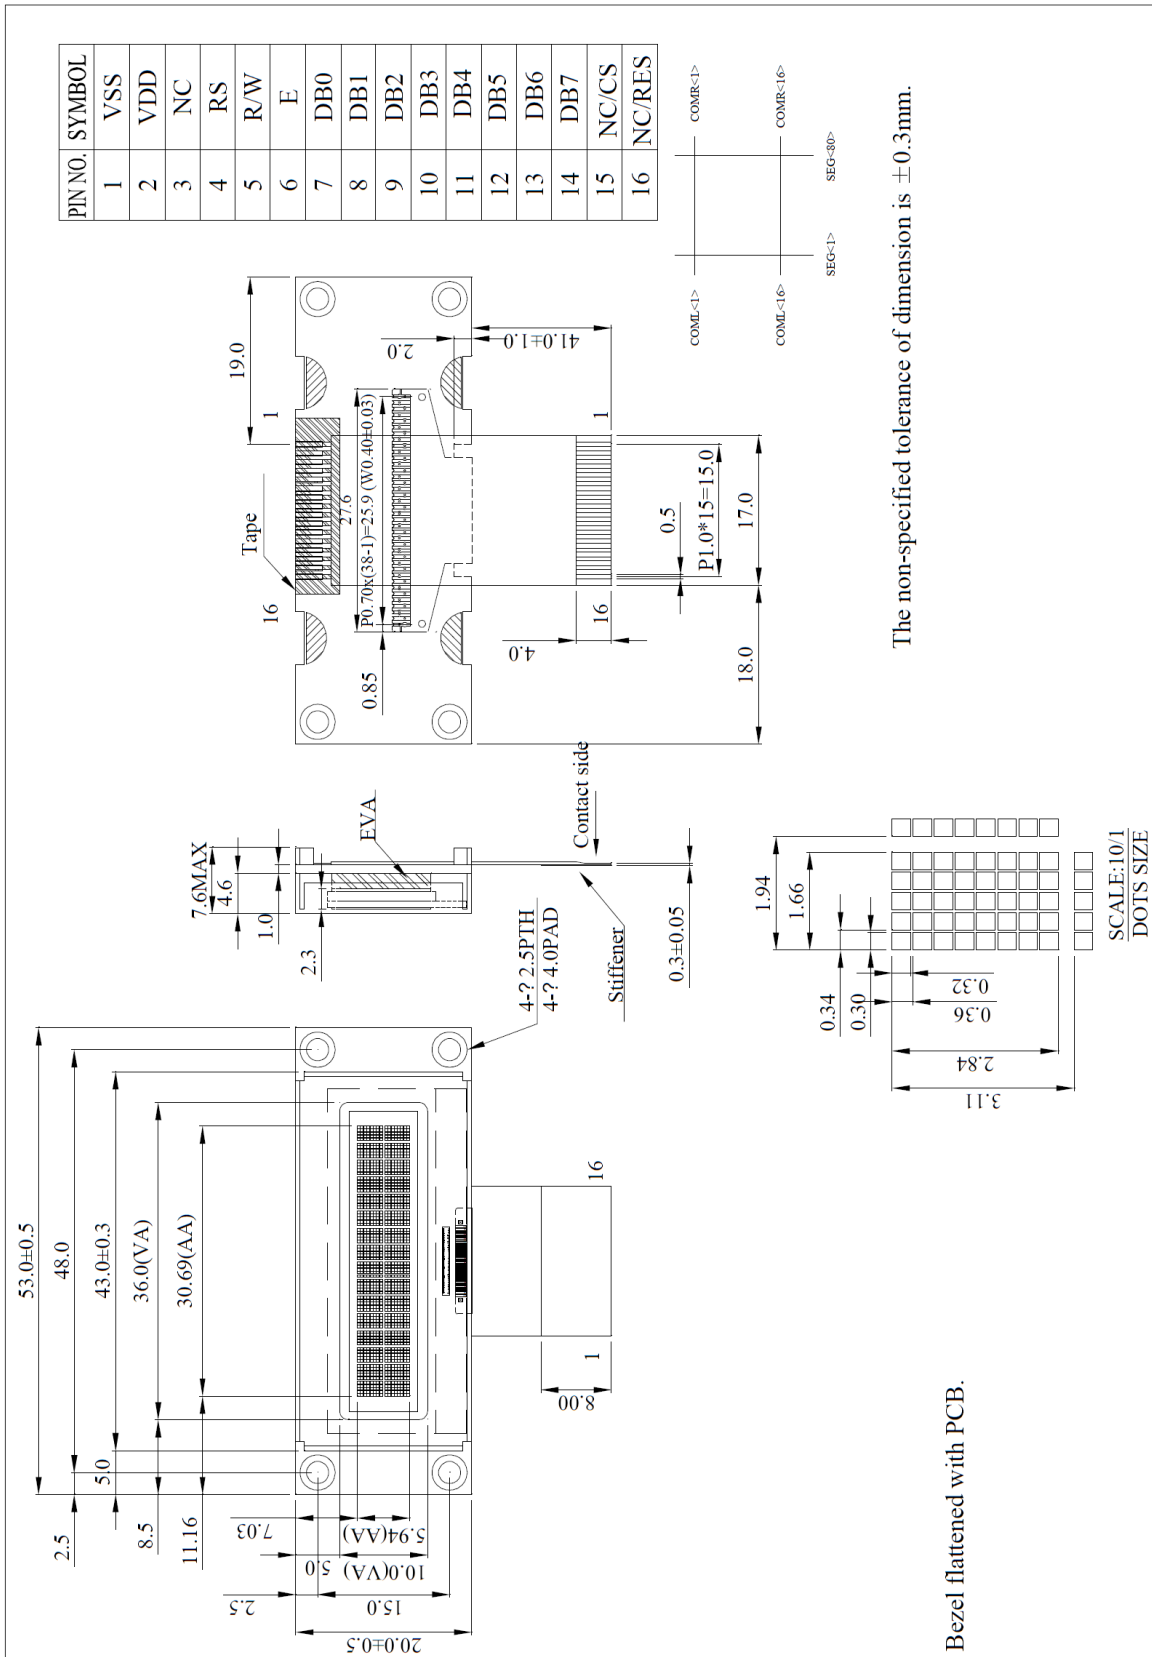

MEO001602B  
OLED Character 16x2

**GMS.**

■ ■ ■ DISPLAY SYSTEMS

© 2015 GMS Display Systems. Errors and omissions excepted.